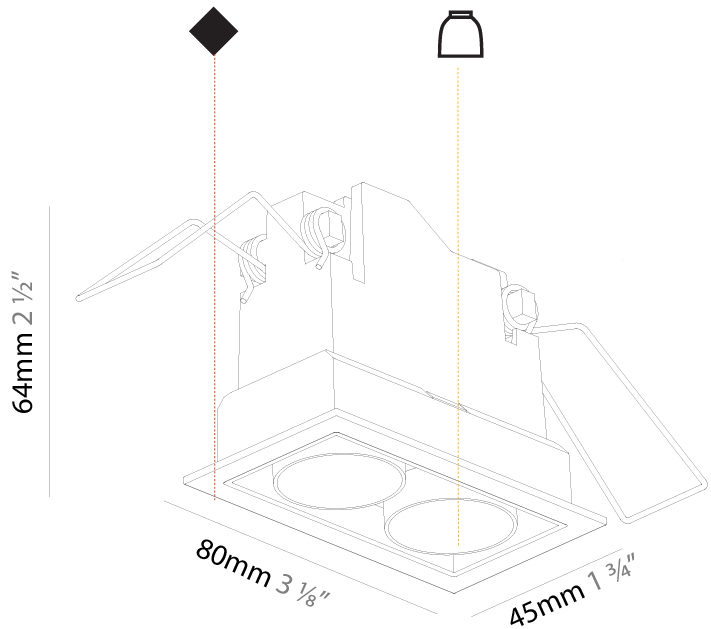

PHYSICAL

Shape: Rectangle
Length (mm): 80
Length (in): 3 1/8
Width (mm): 45
Width (in): 1 3/4
Height (mm): 64
Height (in): 2 1/2
Ceiling Thickness (mm): 10 / 12.5 / 15 / 25 / 30
Ceiling Thickness (in): 3/8 or 1/2 or 9/16 or 1 or 1 3/16
Min. Recessing Depth (mm): 100
Min. Recessing Depth (in): 3 15/16
Light Distribution: Downlight
Weight (kg): 0.145
Weight (lbs): 0.32
Fixture Finish: SSR / BKV / CWI / CRY / HAB / UFT / ITA / RUA / FTG / MYG / LOD / PUS / FRO / FUP / KIA / POP / BLS / SPG / MEY / GOH / GUM / CHC / COM / ABZ / JAG / OBR / MOS / ROR
Holder Finish: WHI / BLK
Fixture Material: Aluminum Die Cast
Cut-out Measurements: 73mm / 2 7/8" x 38mm / 1 1/2"

ELECTRICAL

Lamp Type: LED (Zhaga Standard)
Input Wattage (W): 7.7
Total Output Wattage (W): 6.6
Dimming: Tri-Mode (Non-Dimming and Phase Dimming (120Vac only) and 0-10V Dimming)
Driver Included: No
Driver Location: Remote
Driver Type: Constant Current - Universal
Driver Class: Class 2
Input Voltage (V): 120 - 277
Constant Current (MA): 1050

LED

Number of LEDs: 2
Color Temperature (°K): 2700 / 3000 / 3500 / 4000
Max. Delivered Lumen (lm): 390 / 410 / 421 / 430
Nominal Lumen (lm): 440 / 465 / 470 / 480
CRI: >90 CRI
Lamp Life (hrs): 50000

OPTICAL

Reflector: 8 / 18 / 34

RATINGS AND CERTIFICATIONS

Certified By: CSA Certified to UL and CSA Standards
IP rating: IP20

100mm
3 15/16"

10 - 30 mm
3/8" - 1 3/16"

73mm x 38mm
2 7/8" x 1 1/2"