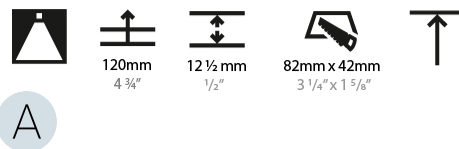

PHYSICAL

Shape: Rectangle _____
 Length (mm): 70 _____
 Length (in): 2 ¾" _____
 Width (mm): 35 _____
 Width (in): 1 ⅜" _____
 Height (mm): 65 _____
 Height (in): 2 ⅞" _____
 Ceiling Thickness (mm): 12.5 _____
 Ceiling Thickness (in): 1/2 _____
 Min. Recessing Depth (mm): 100 _____
 Min. Recessing Depth (in): 3 ⅝" _____
 Light Distribution: Downlight _____
 Weight (kg): 0.241 _____
 Weight (lbs): 0.53 _____
 Fixture Finish: BLK / WHI _____
 Fixture Material: Aluminum Die Cast _____
 Cut-out Measurements: 82mm / 3 1/4" x 42mm / 1 5/8" _____
 Upon Request: Unique Ceiling Thickness _____

OPTICAL

Reflector°: 8 / 18 / 34 _____
 Upon Request: Special Beam Angles _____

RATINGS AND CERTIFICATIONS

Certified By: CSA Certified to UL and CSA Standards _____
 IP rating: IP20 _____

MAGIQ 2 CELL TRIMLESS

GENERAL

Series: Magiq
 Subseries: Magiq 2 Cell
 Brand: Prolicht
 Division: Architectural
 Mounting Type: Recessed
 Mounting Location: Ceiling
 Subcategory: Downlight

PHYSICAL

Shape: Rectangle
 Length (mm): 80
 Length (in): 3 1/8
 Width (mm): 45
 Width (in): 1 3/4
 Height (mm): 64
 Height (in): 2 1/2
 Ceiling Thickness (mm): 10 / 12.5 / 15 / 25 / 30
 Ceiling Thickness (in): 3/8 or 1/2 or 9/16 or 1 or 1 3/16
 Min. Recessing Depth (mm): 100
 Min. Recessing Depth (in): 3 15/16
 Light Distribution: Downlight
 Weight (kg): 0.145
 Weight (lbs): 0.32
 Fixture Finish: SSR / BKV / CWI / CRY / HAB / UFT / ITA / RUA / FTG / MYG / LOD / PUS / FRO / FUP / KIA / POP / BLS / SPG / MEY / GOH / GUM / CHC / COM / ABZ / JAG / OBR / MOS / ROR
 Holder Finish: WHI / BLK
 Fixture Material: Aluminum Die Cast
 Cut-out Measurements: 73mm / 2 7/8" x 38mm / 1 1/2"