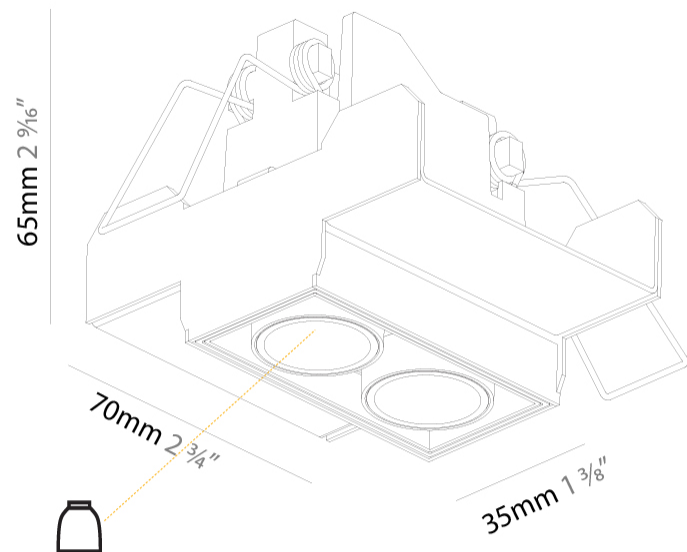

Shape: Rectangle _____
Length (mm): 70 _____
Length (in): 2 ¾" _____
Width (mm): 35 _____
Width (in): 1 ⅜" _____
Height (mm): 65 _____
Height (in): 2 ⅞" _____
Ceiling Thickness (mm): 12.5 _____
Ceiling Thickness (in): 1/2 _____
Min. Recessing Depth (mm): 100 _____
Min. Recessing Depth (in): 3 ⅝" _____
Light Distribution: Downlight _____
Weight (kg): 0.241 _____
Weight (lbs): 0.53 _____
Fixture Finish: BLK / WHI _____
Fixture Material: Aluminum Die Cast _____
Cut-out Measurements: 82mm / 3 1/4" x 42mm / 1 5/8" _____
Upon Request: Unique Ceiling Thickness _____

ELECTRICAL

Lamp Type: LED (Zhaga Standard) _____
Input Wattage (W): 9 _____
Total Output Wattage (W): 8.2 _____
Dimming: Tri-Mode (Non-Dimming and Phase Dimming (120Vac only) and 0-10V Dimming) _____
Driver Included: No _____
Driver Location: Remote _____
Driver Type: Constant Current - Universal _____
Driver Class: Class 2 _____
Input Voltage (V): 120 - 277 _____
Constant Current (MA): 1050 _____

LED

Number of LEDs: 2 _____
Color Temperature (°K): 2700 / 3000 / 3500 / 4000 _____
Max. Delivered Lumen (lm): 314 / 342 / 350 / 357 _____
Nominal Lumen (lm): 440 / 480 / 490 / 500 _____
CRI: >90 CRI _____
Lamp Life (hrs): 50000 _____
Upon Request: Special Color Temperature _____

OPTICAL

Reflector°: 8 / 18 / 34 _____
Upon Request: Special Beam Angles _____

RATINGS AND CERTIFICATIONS

Certified By: CSA Certified to UL and CSA Standards _____
IP rating: IP20 _____