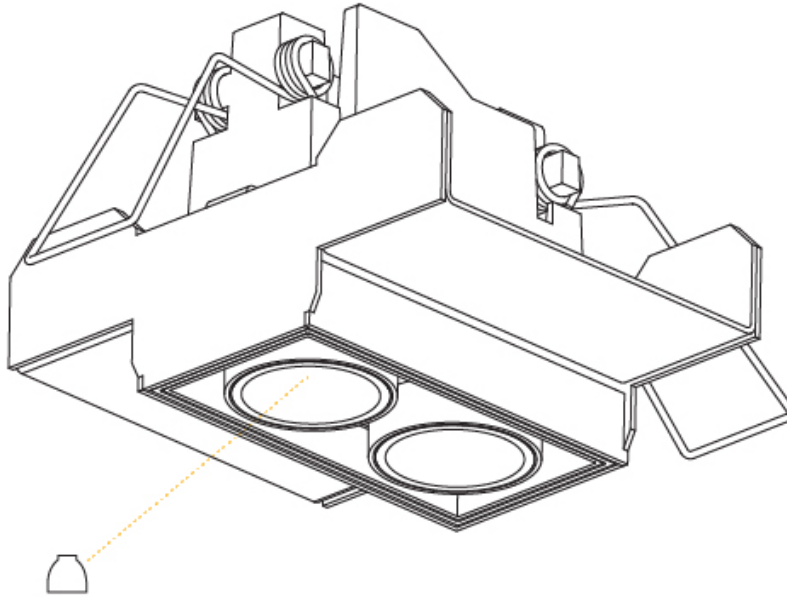

MAGIQ 2 CELL TRIMLESS

A35616-

PROJECT	_____
TYPE	_____
SPECIFIER	_____
QUANTITY	_____
DATE	_____